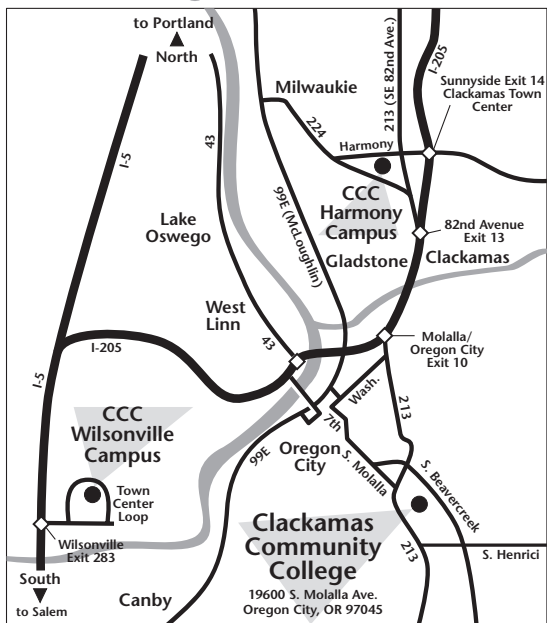

Vicinity Map

Clackamas Community College Campus Map

Clackamas Community College
19600 South Molalla Avenue
Oregon City, OR 97045-7998

CCC Harmony Campus
7616 S.E. Harmony Road
Milwaukie, OR 97222

CCC Wilsonville Campus
29353 Town Center Loop E
Wilsonville, OR 97070